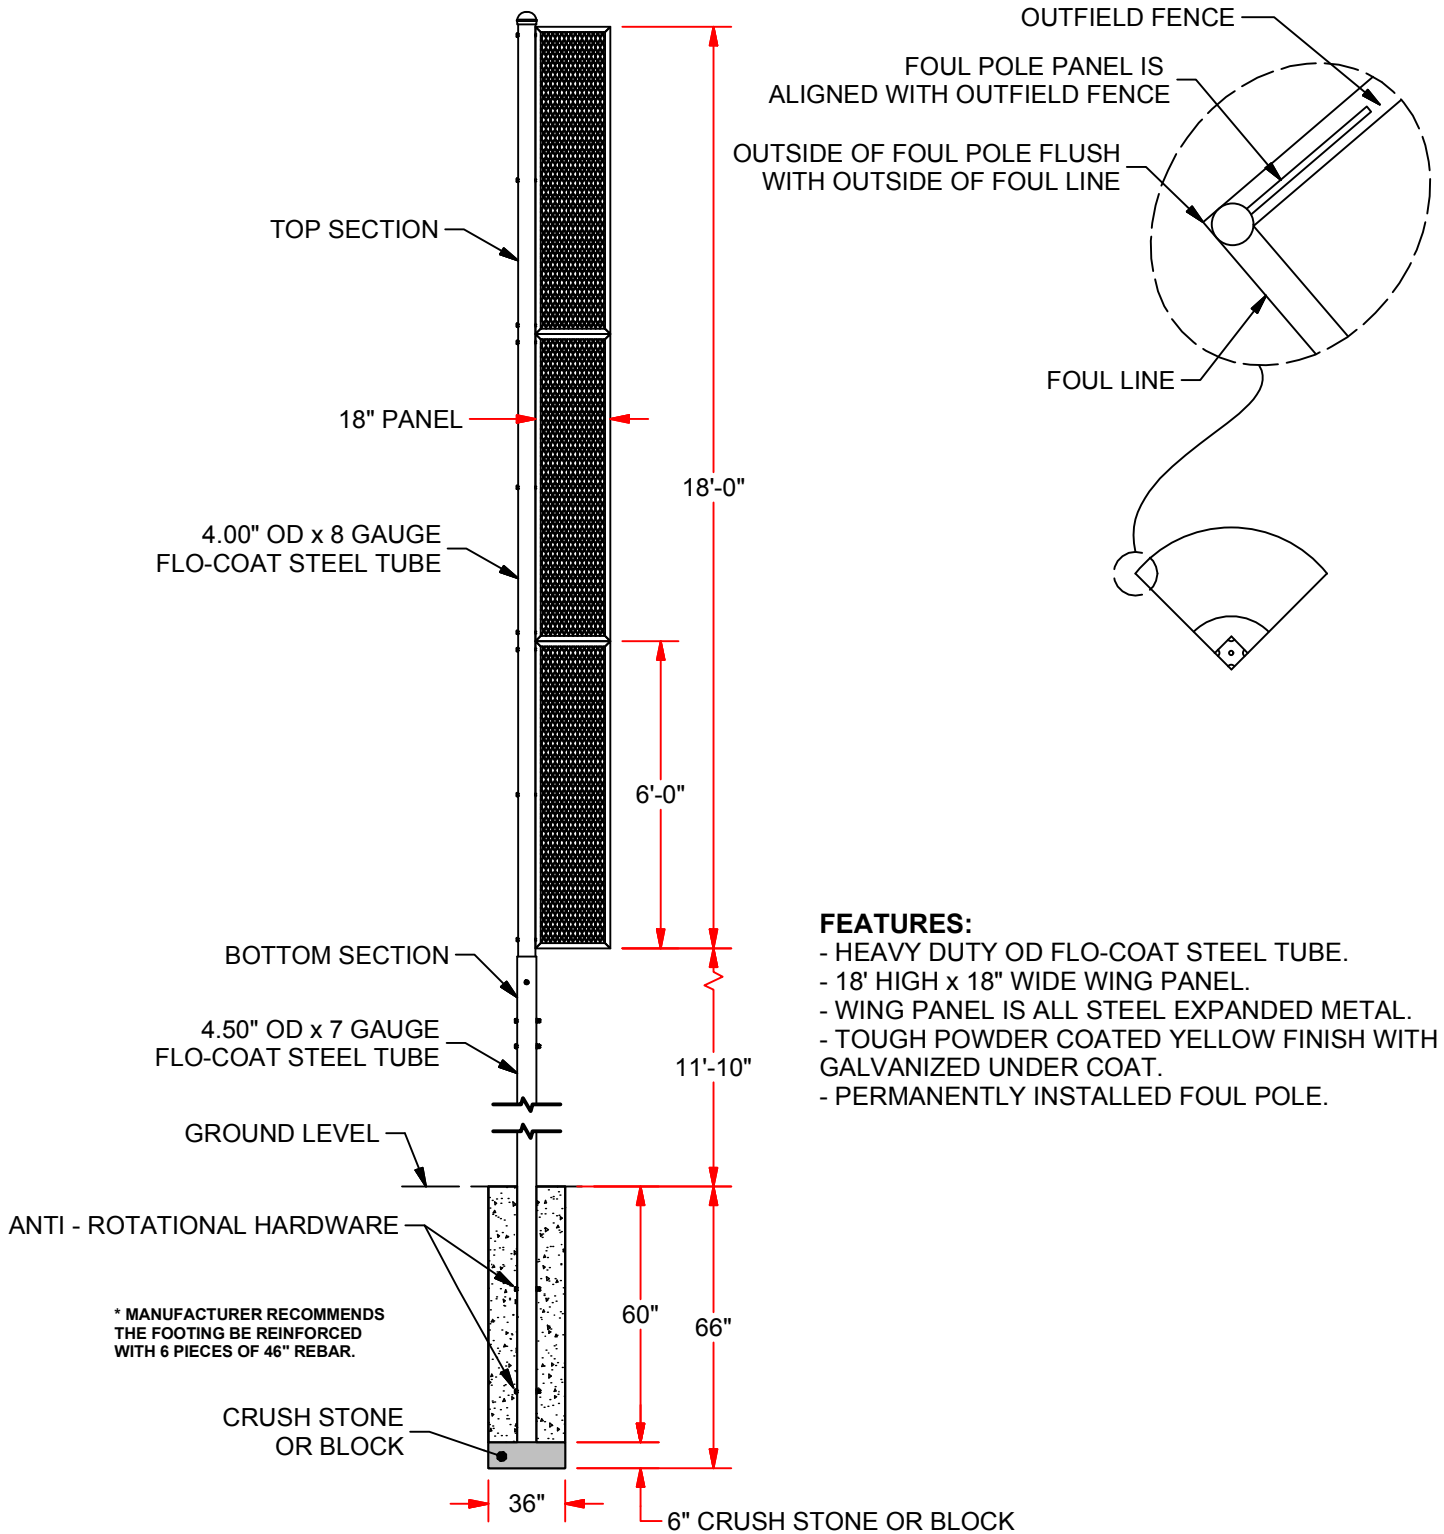

BBCFP-30

30' Collegiate Foul Pole

REV.	DESCRIPTION	DATE	BY
-	INITIAL RELEASE	6/12	Moone T.
A	ADDED ADDITIONAL DIMENSION	9/12	Moone T.

BBCFP-30

30' Collegiate Foul Pole

www.jaypro.com

FAX: 860.444.1779 (SALES)
860.440.0628 (ENG.)

PHONE: 800.243.0533 (TOLL FREE)
860.447.3001 (LOCAL)

JAYPRO SPORTS, LLC, 976 HARTFORD TURNPIKE, WATERFORD, CT 06385 USA

DRAWING NAME / PART NUMBER:	
BBCFP-30	
DRAWN BY:	ISSUE DATE:
Moone T.	6/26/2012
CHK'D BY:	CHK DATE:
WVB	9/5/2012
SHEET:	REV.
1 OF 1	A