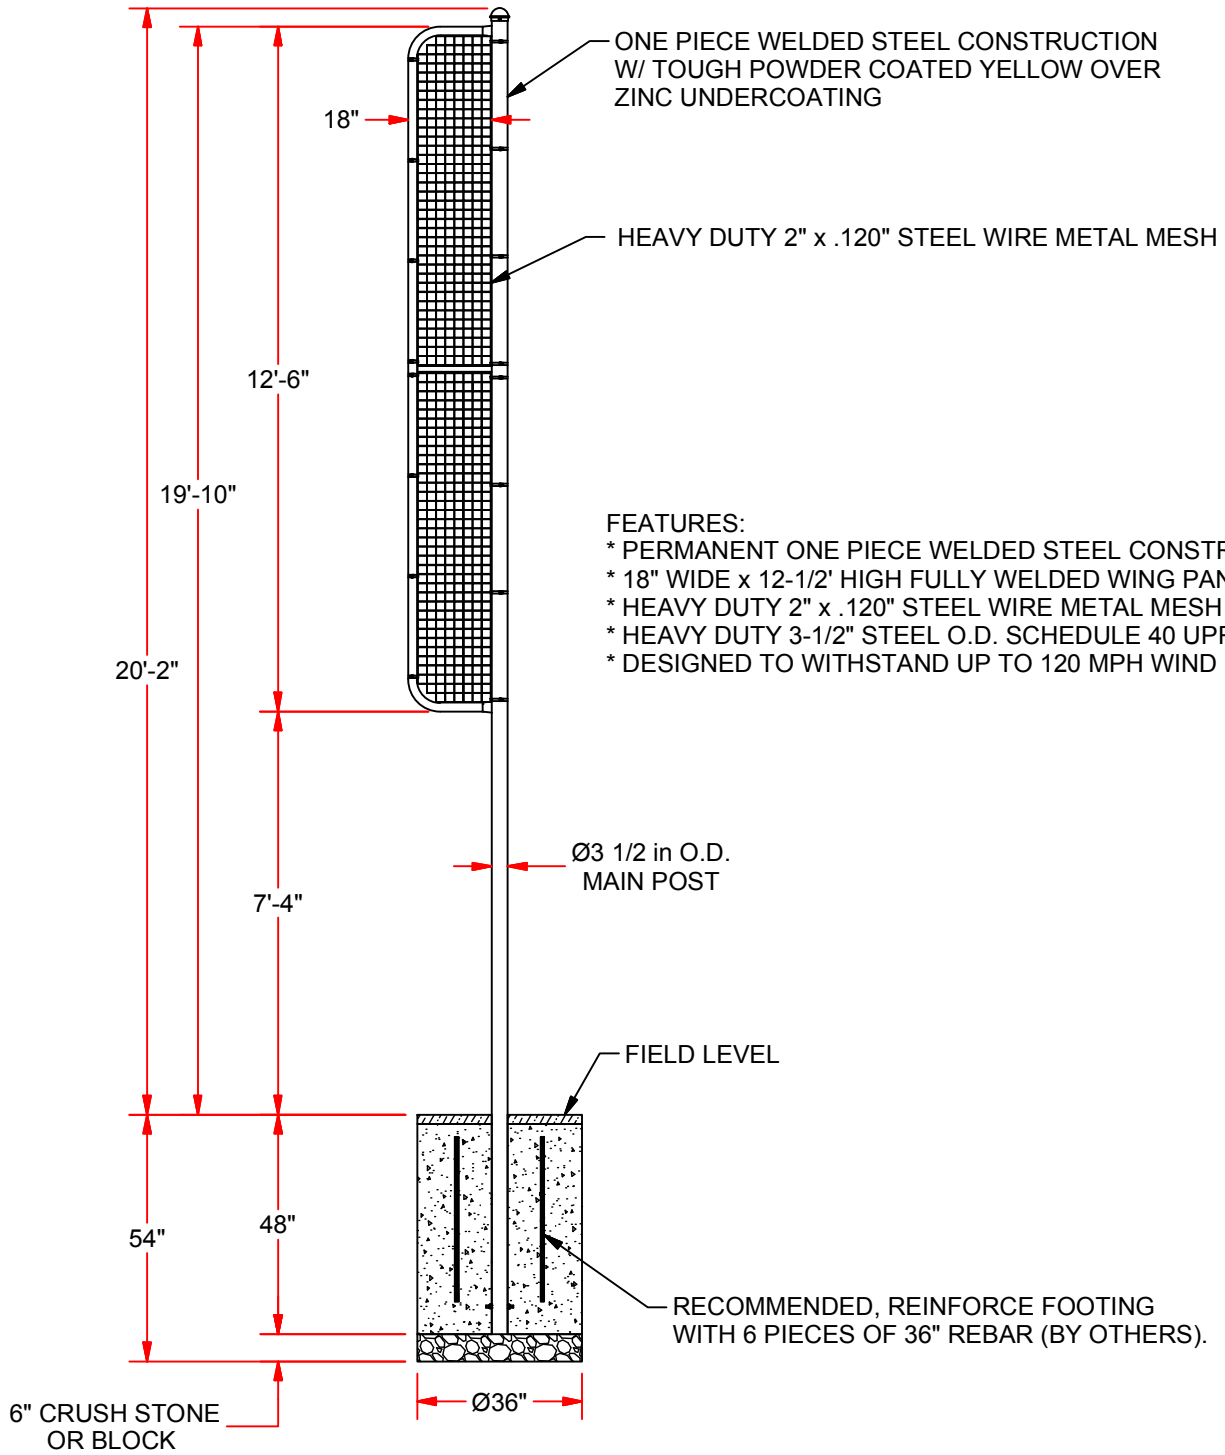

BBFP-20

20 FT PROFESSIONAL FOUL POLE

REV.	DESCRIPTION	DATE	BY
-	INITIAL RELEASE	8/27	Moore T.

BBFP-20
20 FT PROFESSIONAL FOUL POLE

THIS PRINT IS THE PROPERTY OF JAYPRO SPORTS, LLC.
AND MAY NOT BE REPRODUCED WITHOUT WRITTEN PERMISSION

DRAWING NAME / PART NUMBER: BBFP-20	
DRAWN BY: Moore T.	ISSUE DATE: 12/16/2011
CHK'D BY: WVB	CHK DATE: 8/27/2012
SHEET: 1 OF 1	REV. -