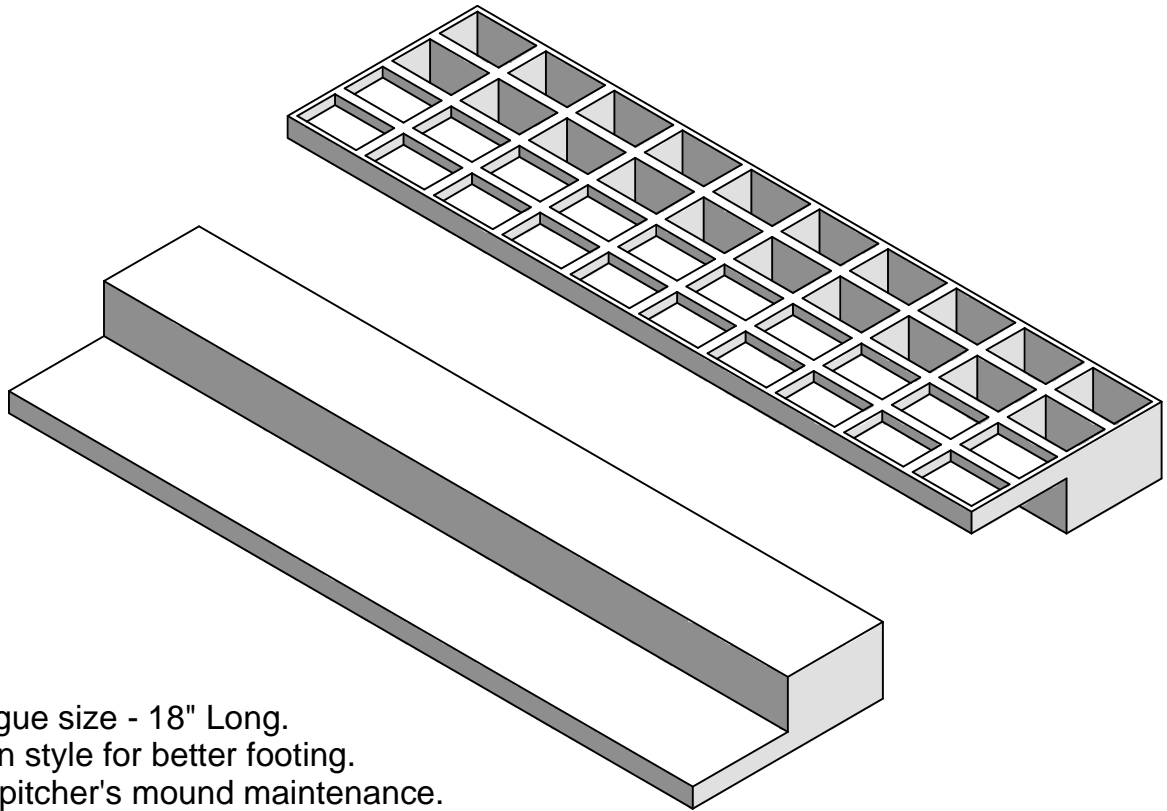

# PR-518

## Step Down Pitching Rubber

- Little League size - 18" Long.
- Step down style for better footing.
- Reduces pitcher's mound maintenance.
- Heavy-duty, all rubber, construction or wood filled.