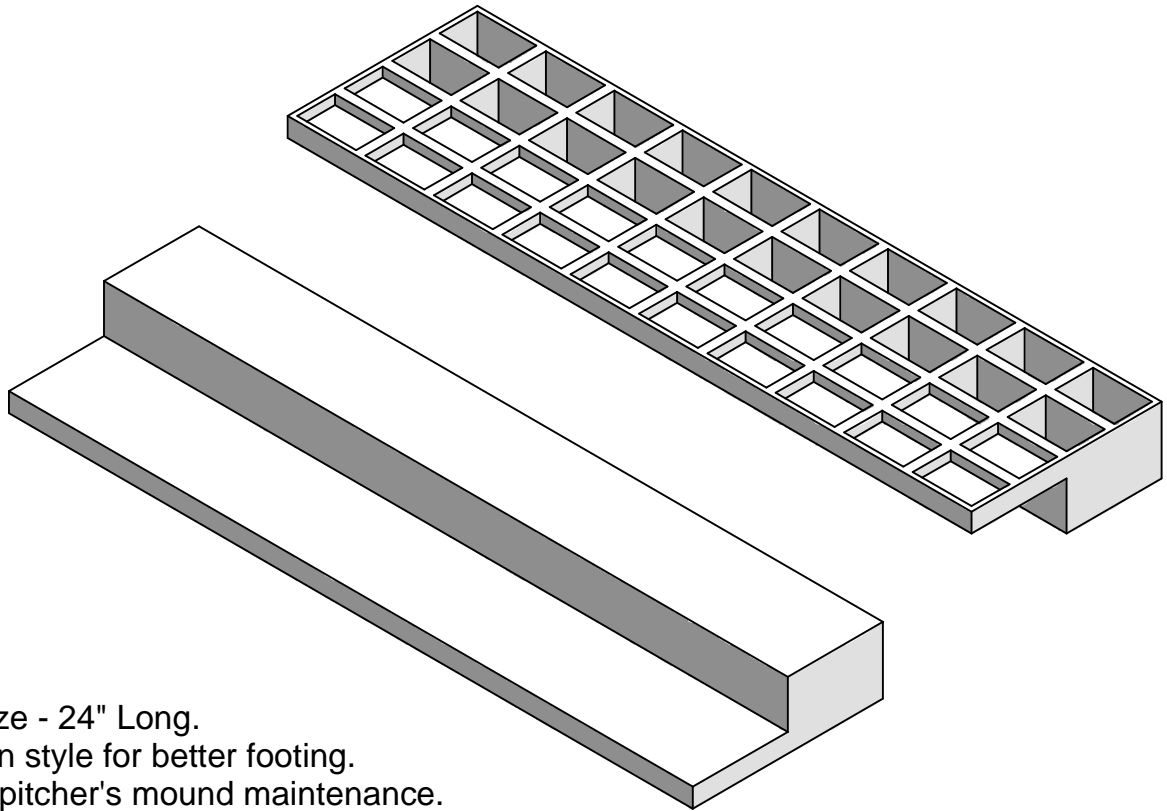

PR-524

Step Down Pitching Rubber

- Official size - 24" Long.
- Step down style for better footing.
- Reduces pitcher's mound maintenance.
- Heavy-duty, all rubber, construction or wood filled.

CAUTION

Installer should make sure top of home plate is level with playing surface.

REV.	DESCRIPTION	DATE	BY	www.jaypro.com	DRAWING NAME / PART NUMBER: PR-524 Step Down Pitching Rubber
	PR-524				DRAWN BY: DC
	Step Down Pitching Rubber				ISSUE DATE: 6/12/2006
				FAX: 800.444.1779 (SALES) 860.440.0628 (ENG.)	CHK'D BY: BTS
				PHONE: 800.243.0533 (TOLL FREE) 860.447.3001 (LOCAL)	SHEET: 1 OF 1
<small>COPYRIGHT 2006 JAYPRO SPORTS, LLC. ALL RIGHTS RESERVED</small>				<small>THIS PRINT IS THE PROPERTY OF JAYPRO SPORTS, LLC. AND MAY NOT BE REPRODUCED WITHOUT WRITTEN PERMISSION</small>	
				<small>JAYPRO SPORTS, LLC, 976 HARTFORD TURNPIKE, WATERFORD, CT 06385 USA</small>	
				REV. A	