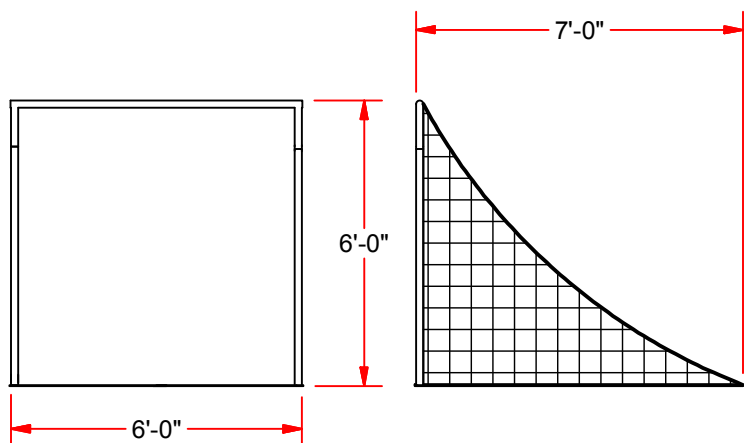

The Ultimate Lacrosse goal has mitered and welded corners for exceptional performance. Net rail prevents additional wear and tear on net and the rear brace stays flat along the ground. Full Size: 6'H x 6'W x 7'D meets all NCAA and NFSHSA requirements for men's lacrosse. 1/4" steel net tie for a clean goal face. 2" O.D. steel pipe construction for full NCAA compliance. Goal face is powder coated orange. Nets sold separately.