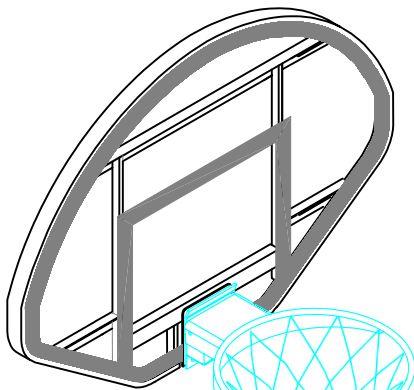

# BACK VIEW of FSGB-39

DETAIL A

# FRONT VIEW of FSGB-39

GOAL:  
BREAKAWAY OR FIXED (SPECIFY)  
Any goal with a 5" x 5" pattern.

MODEL: FSGB-39  
SHOWN WITH GBA-342A GOAL

REV.	DESCRIPTION	DATE	BY

**FSGB-39**  
**FAN GLASS BACKBOARD**  
**40" X 54" TEMPERED GLASS**  
**WITH ALUMINUM FRAME**

## FAN SHAPED GLASS BACKBOARD 39" X 54"

**BACKBOARD:** Backboard shall be 39" X 54" Fan Shaped. Constructed of a heavy extruded clear anodized aluminum frame, 1/2" tempered glass cushioned within a shock absorbing vinyl gasket. Standard mounting slots provided at 20" x 35" on the rear of the board. Official "white" border and target to be fused into the face of the glass.

**GOAL MOUNTING:** Goal mounting pattern is 5" x 5". Strengthening heavy steel mounting plates are provided to secure the goal to the backboard. Mounting plates are insulated from the glass by an acrylic cushioning plate, further reducing any stresses on the glass.