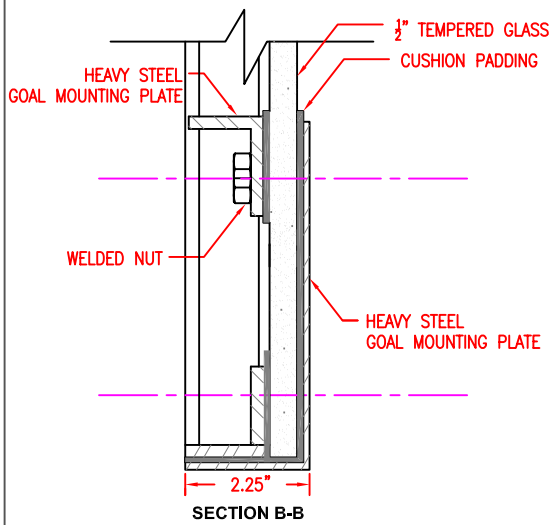

# BACK VIEW of FSGB-39

DETAIL A

# FRONT VIEW of FSGB-39

GOAL:  
BREAKAWAY OR FIXED (SPECIFY)  
Any goal with a 5" x 5" pattern.

MODEL: FSGB-39  
SHOWN WITH GBA-342A GOAL

REV.	DESCRIPTION	DATE	BY

**FSGB-39**  
**FAN GLASS BACKBOARD**  
**40" X 54" TEMPERED GLASS**  
**WITH ALUMINUM FRAME**

## FAN SHAPED GLASS BACKBOARD 39" X 54"

**BACKBOARD:** Backboard shall be 39" X 54" Fan Shaped. Constructed of a heavy extruded clear anodized aluminum frame, 1/2" tempered glass cushioned within a shock absorbing vinyl gasket. Standard mounting slots provided at 20" x 35" on the rear of the board. Official "white" border and target to be fused into the face of the glass.

**GOAL MOUNTING:** Goal mounting pattern is 5" x 5". Strengthening heavy steel mounting plates are provided to secure the goal to the backboard. Mounting plates are insulated from the glass by an acrylic cushioning plate, further reducing any stresses on the glass.