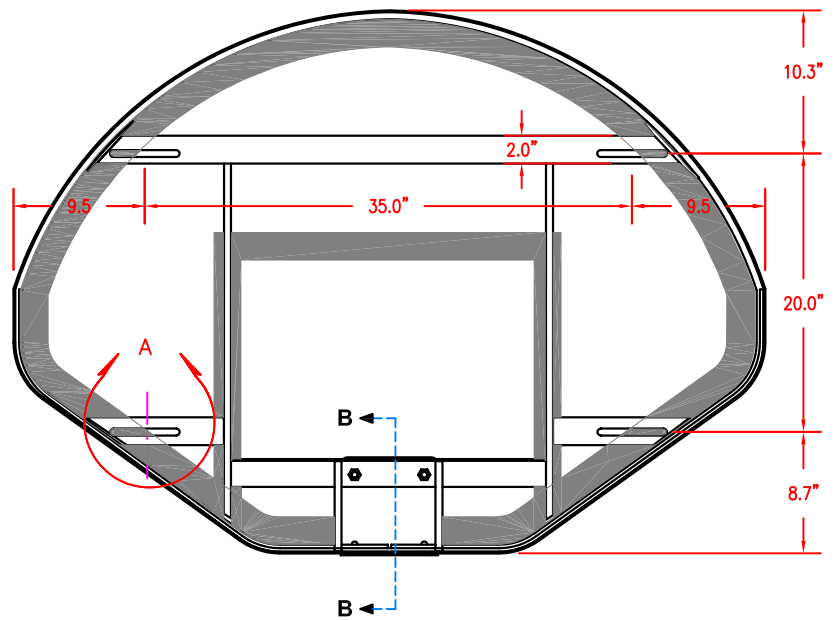

# BACK VIEW of FSGB-39

DETAIL A

# FRONT VIEW of FSGB-39

GOAL:  
BREAKAWAY OR FIXED (SPECIFY)  
Any goal with a 5" x 5" pattern.

MODEL: FSGB-39  
SHOWN WITH GBA-342A GOAL

REV.	DESCRIPTION	DATE	BY

**FSGB-39**  
**FAN GLASS BACKBOARD**  
**40" X 54" TEMPERED GLASS**  
**WITH ALUMINUM FRAME**

## FAN SHAPED GLASS BACKBOARD 39" X 54"

**BACKBOARD:** Backboard shall be 39" X 54" Fan Shaped. Constructed of a heavy extruded clear anodized aluminum frame, 1/2" tempered glass cushioned within a shock absorbing vinyl gasket. Standard mounting slots provided at 20" x 35" on the rear of the board. Official "white" border and target to be fused into the face of the glass.

**GOAL MOUNTING:** Goal mounting pattern is 5" x 5". Strengthening heavy steel mounting plates are provided to secure the goal to the backboard. Mounting plates are insulated from the glass by an acrylic cushioning plate, further reducing any stresses on the glass.