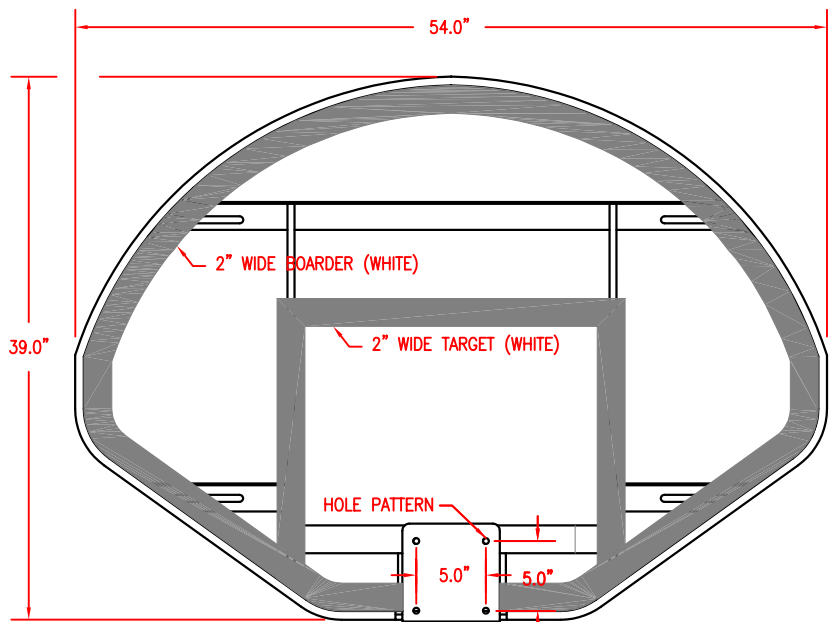

# FRONT VIEW of FSGB-39

GOAL:  
BREAKAWAY OR FIXED (SPECIFY)  
Any goal with a 5" x 5" pattern.

MODEL: FSGB-39  
SHOWN WITH GBA-342A GOAL

REV.	DESCRIPTION	DATE	BY

**FSGB-39**  
**FAN GLASS BACKBOARD**  
**40" X 54" TEMPERED GLASS**  
**WITH ALUMINUM FRAME**

## FAN SHAPED GLASS BACKBOARD 39" X 54"

**BACKBOARD:** Backboard shall be 39" X 54" Fan Shaped. Constructed of a heavy extruded clear anodized aluminum frame, 1/2" tempered glass cushioned within a shock absorbing vinyl gasket. Standard mounting slots provided at 20" x 35" on the rear of the board. Official "white" border and target to be fused into the face of the glass.

**GOAL MOUNTING:** Goal mounting pattern is 5" x 5". Strengthening heavy steel mounting plates are provided to secure the goal to the backboard. Mounting plates are insulated from the glass by an acrylic cushioning plate, further reducing any stresses on the glass.

**OPTIONS:** Goals with a 5" x 5" mounting pattern, Bank Padding