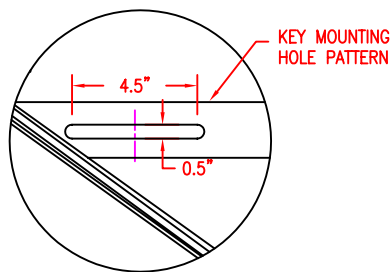

BACK VIEW of FSGB-39

DETAIL A