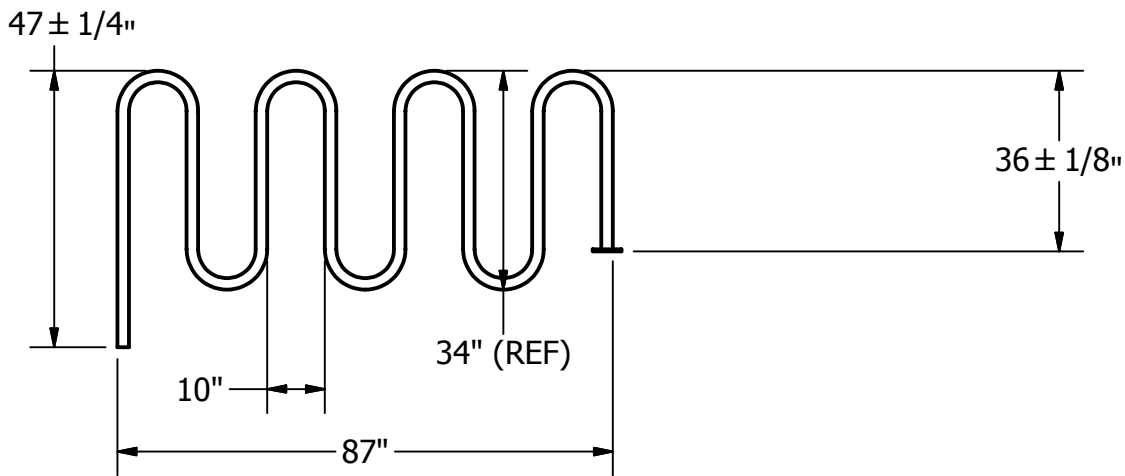

REV	DESC.	DATE	BY

HDWBR-9
9 CAPACITY WAVE BIKE RACK

www.jaypro.com
976 HARTFORD TURNPIKE
WATERFORD, CT 06385 USA

DRAWING NAME / PART NO.: HDWBR-9	
DRAWN BY: Jason Reed	CHK'D BY:
ISSUE DATE:	
SHEET: 1 OF 1	REV:

COPYRIGHT 2003
JAYPRO SPORTS, LLC.
ALL RIGHTS RESERVED

2

1