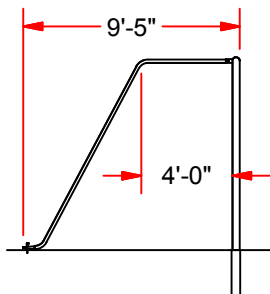

FULL BACKSTAY