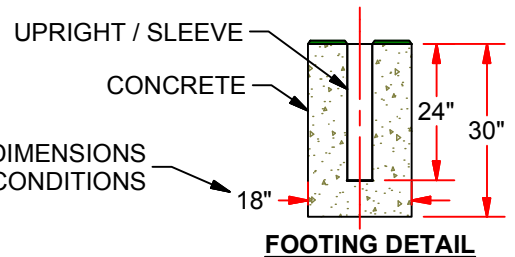

NOTE: THESE ARE MINIMUM DIMENSIONS
SUGGESTED FOR AVERAGE SOIL CONDITIONS