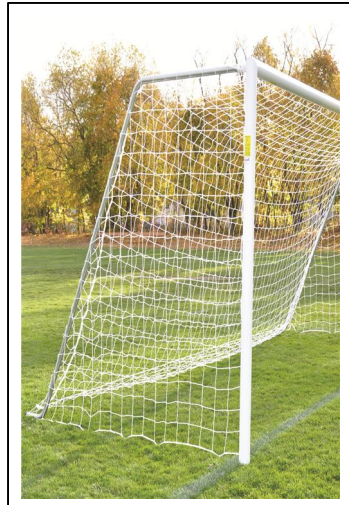

SGP-730 / SGP-730EB

NOVA CLASSIC™ SEMI-PERMANENT

FULL BACKSTAY
(SGP-730)