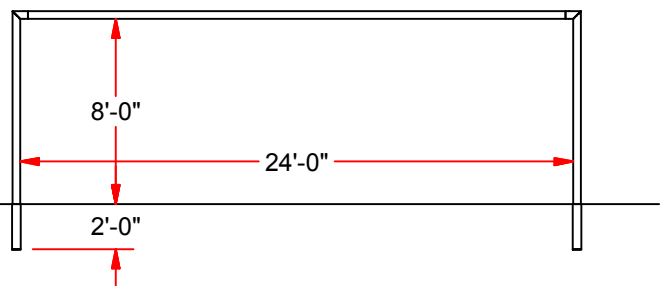

REV.	DESCRIPTION	DATE	BY
-	INITIAL RELEASE	3/11	MT

SGP-730 / SGP-730EB
NOVA CLASSIC™ SEMI-PERMANENT

www.jaypro.com

Jaypro™

EST. 1988

FAX: 860.444.1779 (SALES)
860.440.0628 (ENG.)
PHONE: 800.243.0533 (TOLL FREE)
860.447.3001 (LOCAL)

JAYPRO SPORTS, LLC, 976 HARTFORD TURNPIKE, WATERFORD, CT 06385 USA

DRAWING NAME / PART NUMBER: SGP-730 / SGP-730EB	
DRAWN BY: Moune T.	ISSUE DATE: 3/23/2011
CHK'D BY: WVB	
SHEET: 1 OF 1	REV. -

COPYRIGHT 2006
JAYPRO SPORTS, LLC.
ALL RIGHTS RESERVED