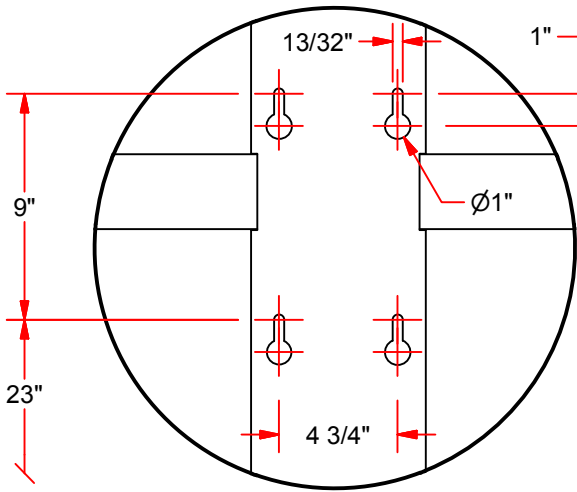

850RB-BB

Rectangular Steel Backboard

DETAIL A