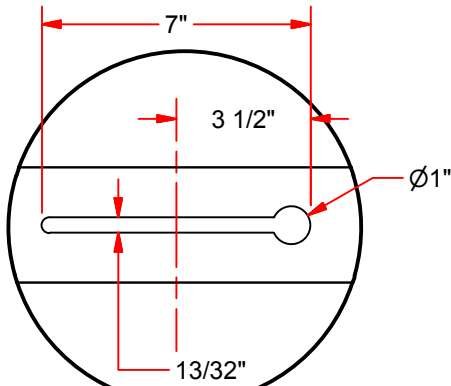

DETAIL B
(TYPICAL 4 PLACES)