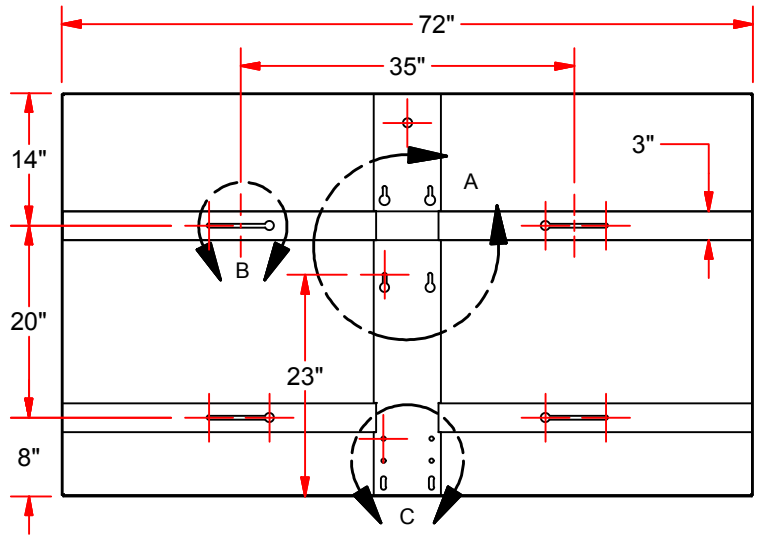

BACK VIEW 850RB-BB