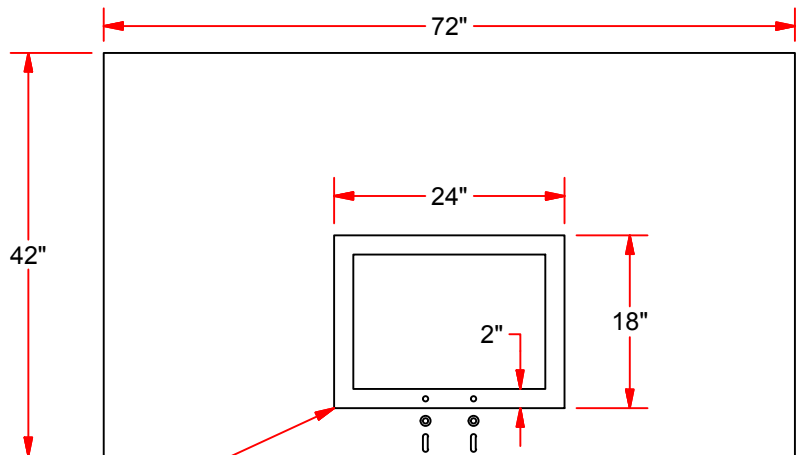

FRONT VIEW 850RB-BB

2" WIDE TARGET (ORANGE)