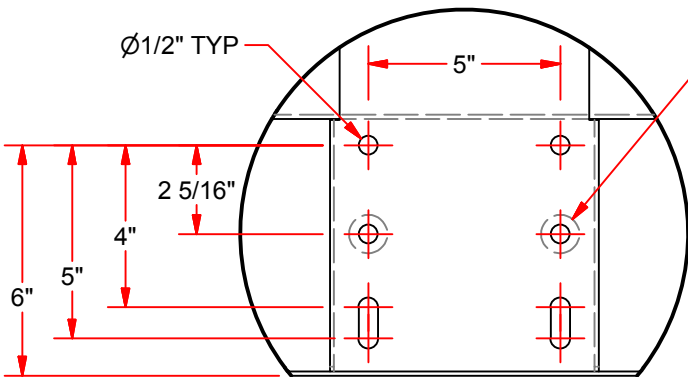

DETAIL C

Ø1/2" THRU CHANNEL
Ø1" THRU FACE OF BACKBOARD (FRONT VIEW)
ONLY TYP 2 PLACES

FEATURES:

- RUGGED 42" x 72" x 12 GAUGE (0.1046") STEEL
- REAR WELDED 20" x 35" MOUNTING PATTERN
- DURABLE WHITE POWDER COATED FINISH
- 5" x 5" GOAL MOUNTING PATTERN.

OPTIONAL:

- GOAL BREAKAWAY OR FIXED (SPECIFY)
- ANY FRONT MOUNT GOAL WITH 4" x 5" OR 5" x 5" PATTERN

**850RB-BB Rectangular Steel
Backboard 42" x 72"**

www.jaypro.com

INNOVATION, PERFORMANCE
AND COMMITMENT SINCE 1953

DRAWING NAME / PART NUMBER:

850RB-BB

DRAWN BY:

Moune T.

ISSUE DATE:

3/20/2013

CHKD BY:

WVB

CHK DATE:

SHEET:

1 OF 1