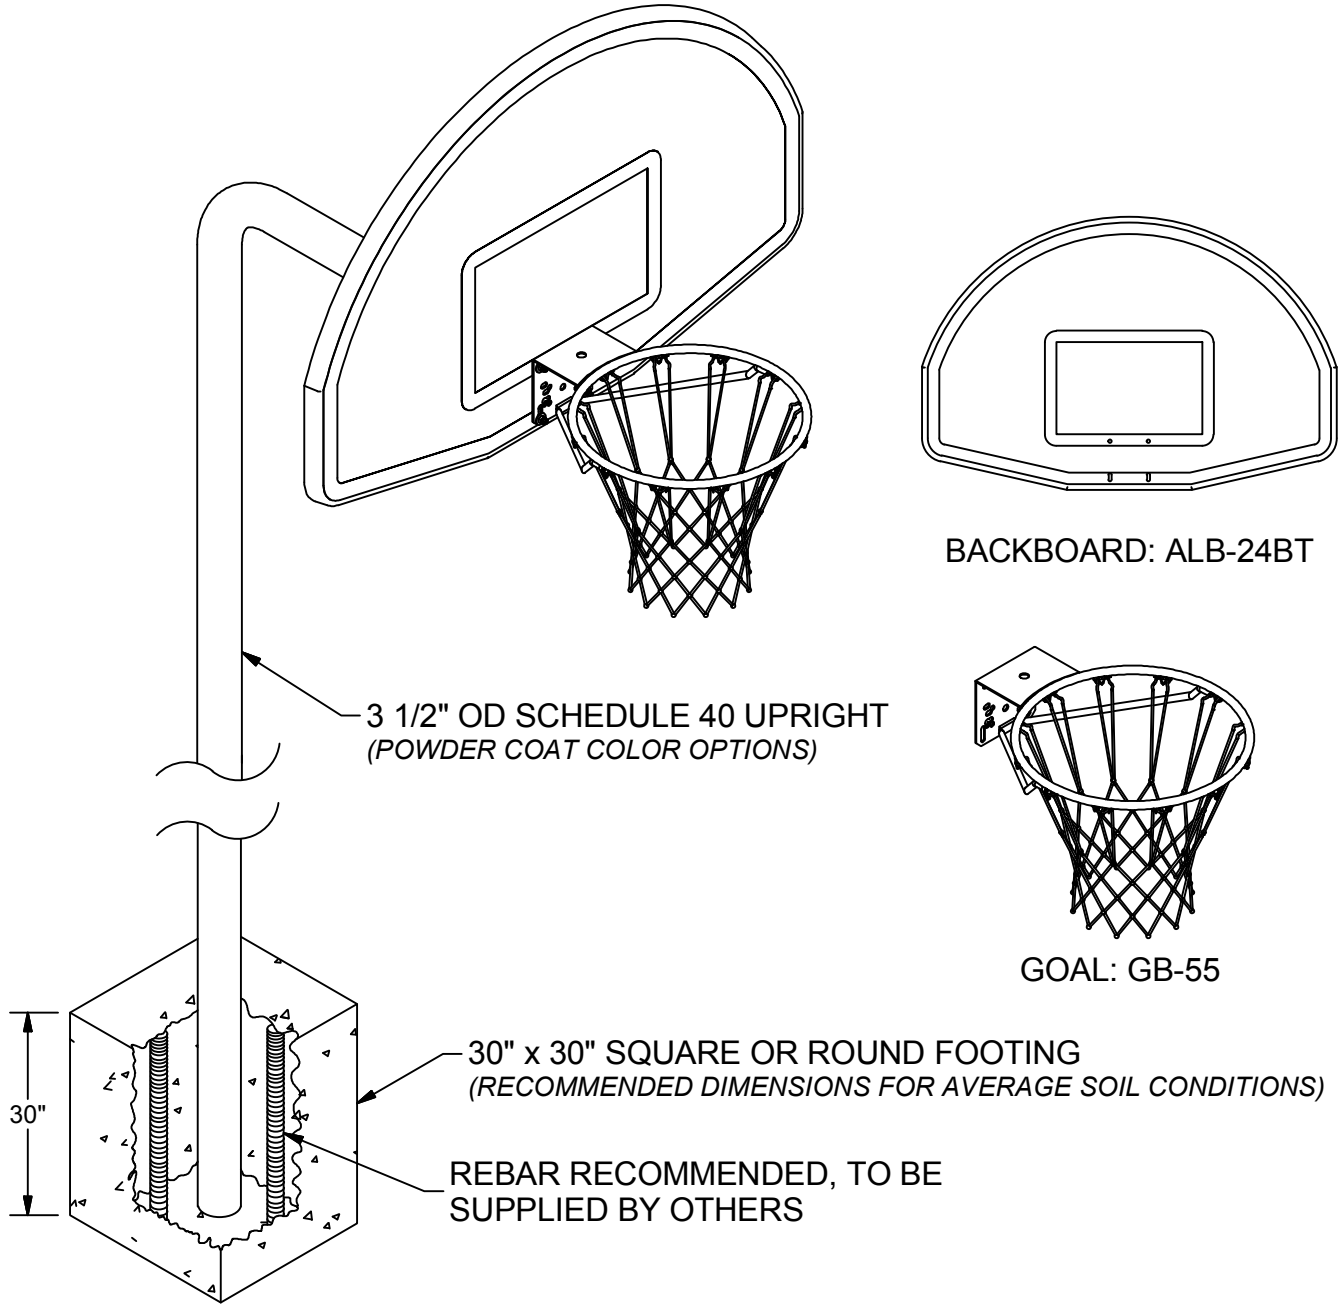

# 455 3 1/2" OUTDOOR BASKETBALL GOOSENECK W/ 3 FT OFFSET

## FEATURES:

- EXTENSION: 3 FOOT
- BACKBOARD: ALB-24 CAST ALUMINUM, POWDER COATED WHITE FINISH
- GOAL: GB-55 SINGLE RIM GOAL WITH NYLON NET
- UPRIGHT: 3 1/2" OD SCHEDULE 40, WITH DIRECT GOAL MOUNT
- FINISH: ZINC UNDERCOAT WITH POWDER COATED TOP COAT
- POWDER COAT COLOR OPTIONS: BLACK, FOREST GREEN OR ROYAL BLUE

## 455

3 1/2" OUTDOOR BASKETBALL  
GOOSENECK W/ 3 FT OFFSET

© COPYRIGHT 2014 JAYPRO SPORTS, LLC. ALL RIGHTS RESERVED  
THIS PRINT IS THE PROPERTY OF JAYPRO SPORTS, LLC. AND MAY  
NOT BE REPRODUCED WITHOUT WRITTEN PERMISSION

## **Single Post Standard Basketball Unit** **With Fan-Shaped Backboard**

System shall consist of one 3 ½" O.D. x .187" wall galvanized steel tube upright with 3 foot extension arm; one 36" x 54" fan-shaped aluminum backboard painted white and one institutional quality single rim goal mounted directly to the extension arm for greater strength. Upright to be zinc undercoat with powder coated topcoat. Color options include black, forest green and royal blue. Includes white nylon net.