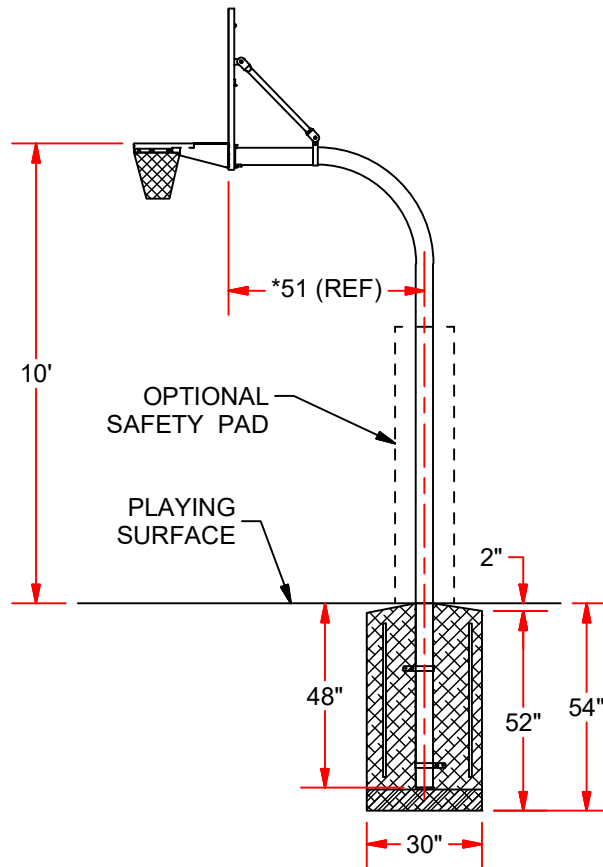

996

OUTDOOR BASKETBALL GOOSE NECK

© COPYRIGHT 2016 JAYPRO SPORTS, LLC. ALL RIGHTS RESERVED
THIS PRINT IS THE PROPERTY OF JAYPRO SPORTS, LLC. AND MAY
NOT BE REPRODUCED WITHOUT WRITTEN PERMISSION

www.jaypro.com
(800) 243-0533
976 Hartford Turnpike
Waterford, CT 06385 USA