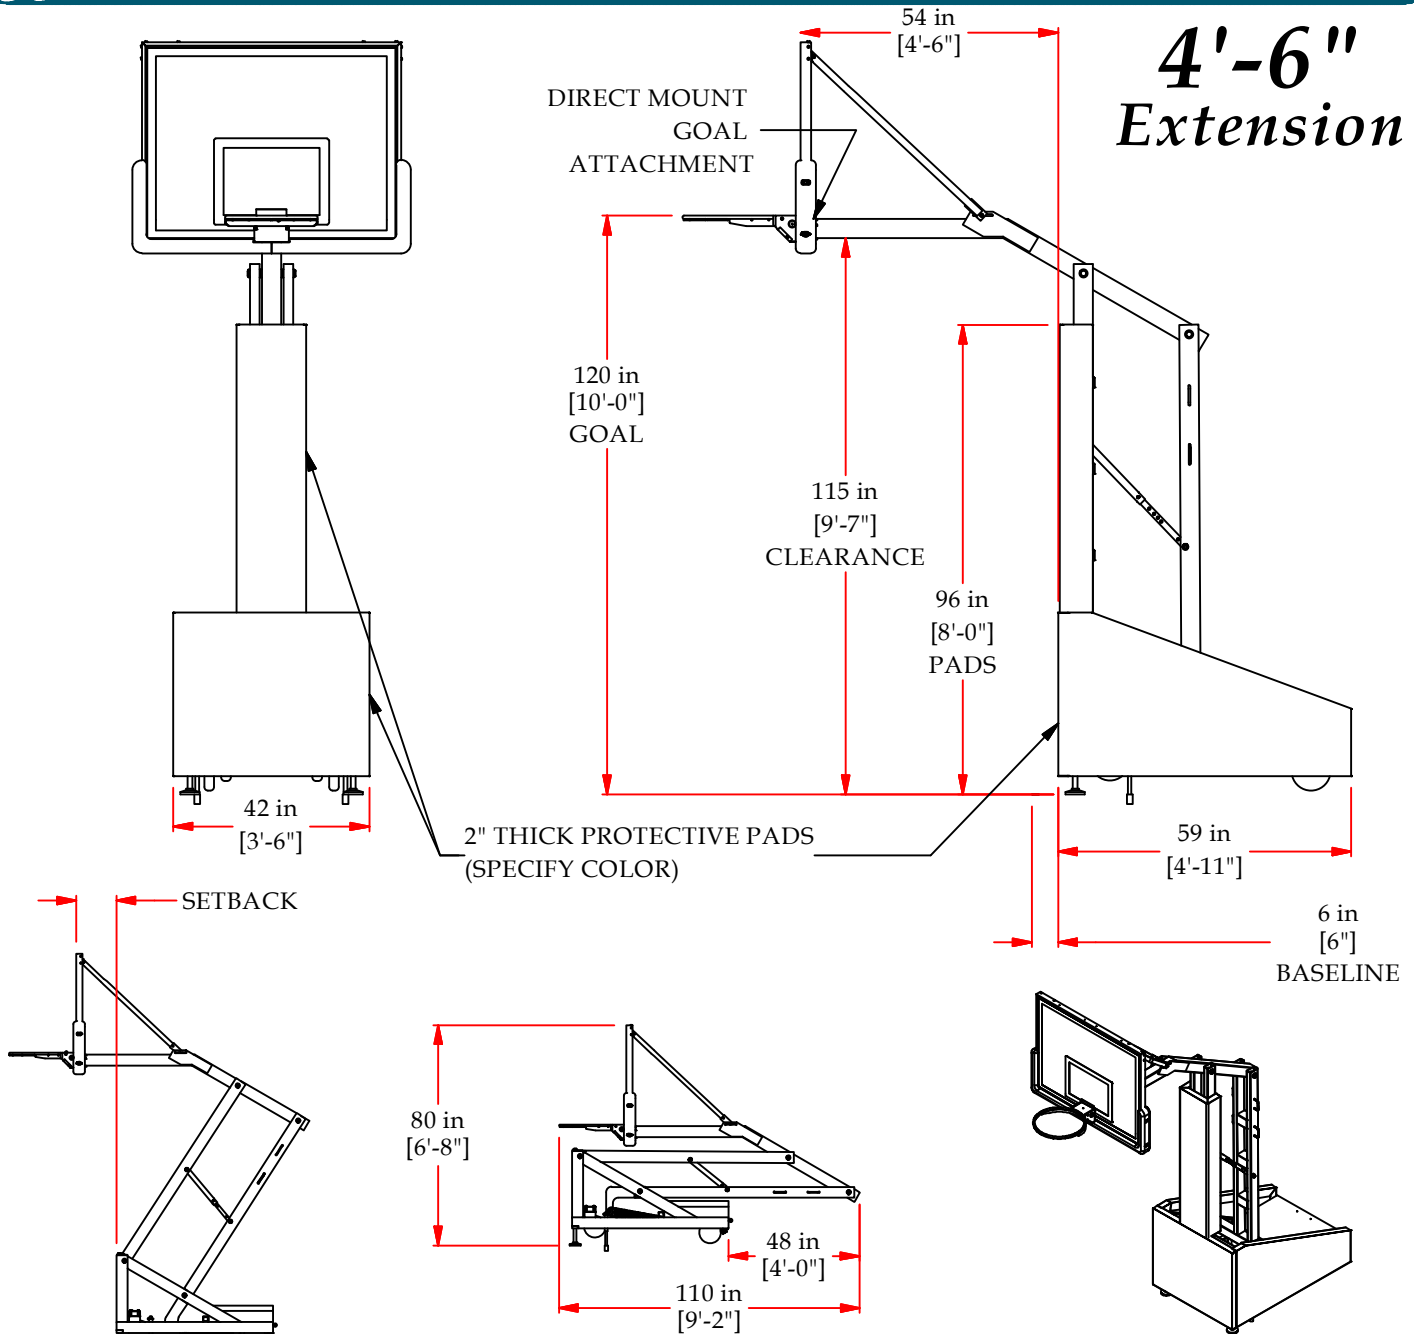

## 4'-6" Extension

**FACE OF BANK TO PAD SETBACK:**  
 @ 10' ~ 54" @ 9' ~ 13" @ 8' ~ 0"

**BACKSTOP SHOWN FOLDED IN TRANSPORT / STORAGE POSITION**

**BACKSTOP SHOWN IN PLAYING POSITION**

### Specifications:

- Ballast Weight: 800 lbs (1,000 w/ 42" x 72" Glass)
- Backboard Size: 42" X 54" Glass
- Goal Type: GBA-642
- Edge Pad: MBBP-54
- Wheels: 8" Diameter, 2" Thick, non-marking
- Weight: 1600 lbs.

### Features:

- Front foot leveling.
- Easy one-person setup & height adjustment.
- Pin-stop adjustments at 6" increments between 8' & 10' for alternate playing heights.
- Rear anchor kit - OPTIONAL.

Standard Pad Colors: Red or Royal Blue  
 Other Colors Available: (Please Specify)