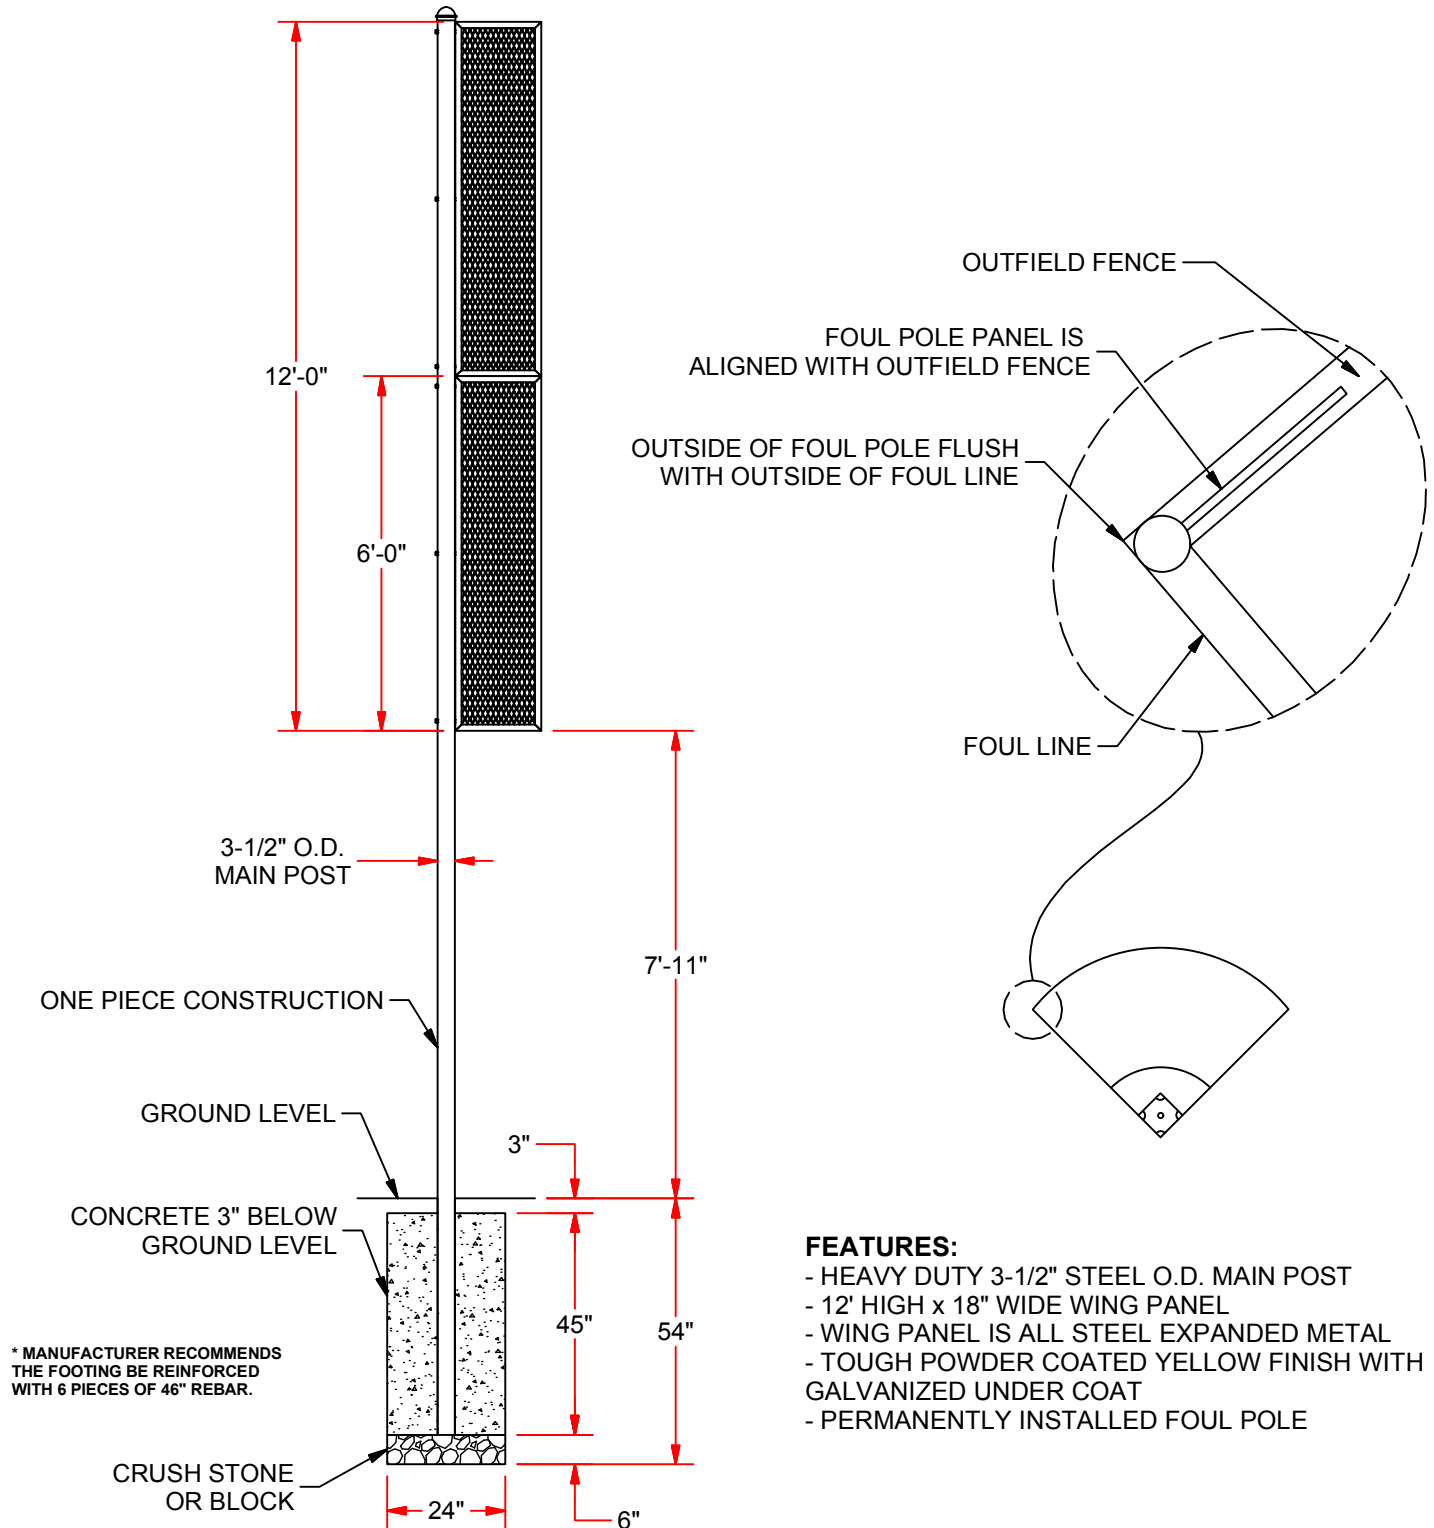

## 20' Collegiate Foul Pole

REV.	DESCRIPTION	DATE	BY
-	INITIAL RELEASE	6/15/11	Moone T.
A	WING PANEL CLEARANCE	6/23/11	Moone T.
B	UPDATED CAD MODEL	5/31/13	Moone T.

COPYRIGHT 2006  
JAYPRO SPORTS, LLC.  
ALL RIGHTS RESERVED