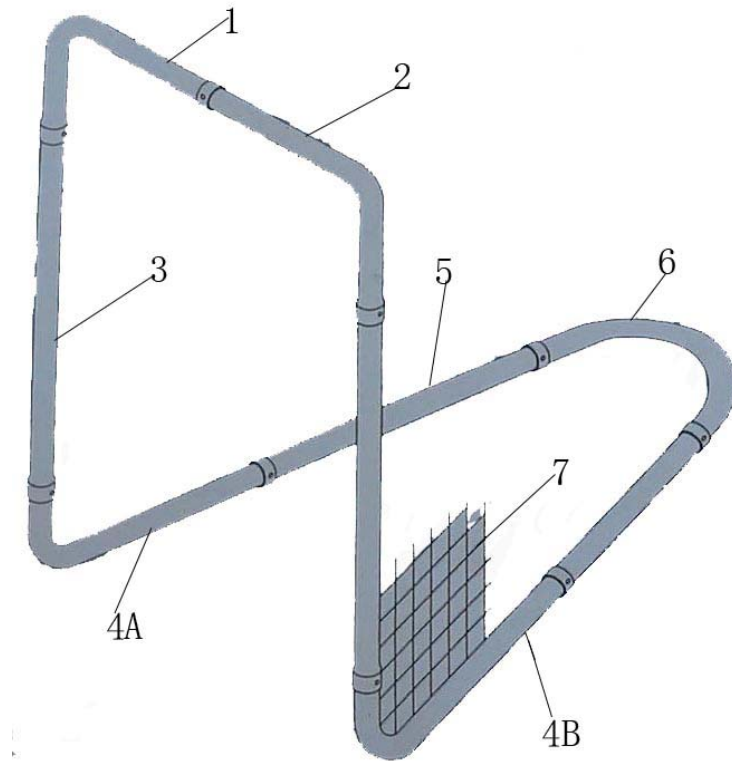

LIST OF MATERIAL

PIECE#	DESCRIPTION	QTY
1	TOP CROSSBAR-LEFT SIDE	1
2	TOP CROSSBAR-RIGHT SIDE	1
3	UPRIGHT	2
4A	BENT BACKSTAY	1
4B	BENT BACKSTAY	1
5	STRAIGHT BACKSTAY	2
6	CONNERCTOR	1
7	NET W/CORD	1

Jaypro Sports 976 Hartford Turnpike Waterford, CT 06385 USA Tel:(800)243-0533 Fax:(800)988-3363 www.jaypro.com	MODEL NO.: LG-540
	Product Name: Lacrosse goal