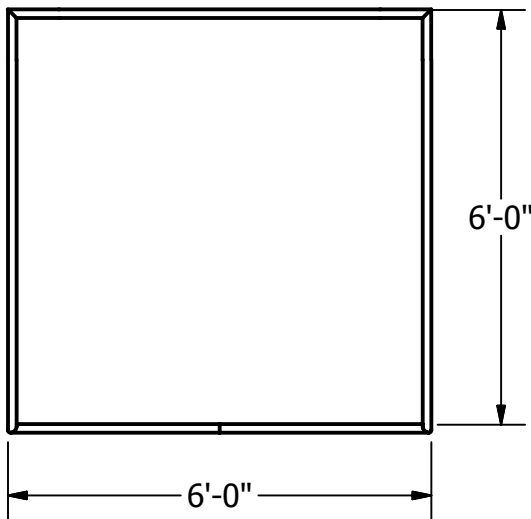

LG-40

Portable Official Lacrosse Goal

These extremely durable goals have mitred and welded corners for exceptional performance and improved appearance

Full Size: 6'H X 6'W X 7'D Meets all NCAA and NFSHSA requirments for men's and Women's lacrosse. 1-1/2" O.D. steel pipe construction for full NCAA compliance. Goal face is powder coated orange. Net sold seperately.

137# ship weight

REV	DESC.	DATE	BY	<p style="text-align: center;">LG-15 DELUXE PRACTICE LACROSSE GOAL</p> <p style="text-align: center;"><small>THIS PRINT IS THE PROPERTY OF JAYPRO SPORTS, LLC. AND MAY NOT BE REPRODUCED WITHOUT WRITTEN PERMISSION</small></p>		 <p style="text-align: center;"><small>www.jaypro.com 976 HARTFORD TURNPIKE WATERFORD, CT 06385 USA</small></p>		DRAWING NAME / PART NO.:			
								LG-40sp		DRAWN BY:	CHK'D BY:
										ISSUE DATE:	
										SHEET:	REV:
<p style="text-align: center;">COPYRIGHT 2003 JAYPRO SPORTS, LLC. ALL RIGHTS RESERVED</p>						1 OF 1					