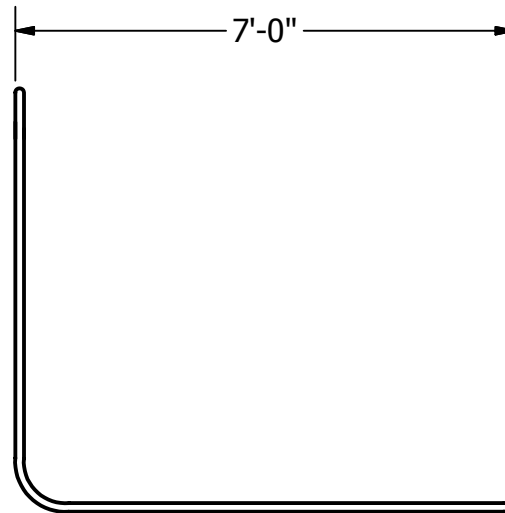

LG-40

Portable Official Lacrosse Goal

These extremely durable goals have mitred and welded corners for exceptional performance and improved appearance

Full Size: 6'H X 6'W X 7'D Meets all NCAA and NFSHSA requirments for men's and Women's lacrosse. 1-1/2" O.D. steel pipe construction for full NCAA compliance. Goal face is powder coated orange. Net sold seperately.

137# ship weight

REV	DESC.	DATE	BY	<p style="text-align: center;">LG-15 DELUXE PRACTICE LACROSSE GOAL</p> <p style="text-align: center;"><small>THIS PRINT IS THE PROPERTY OF JAYPRO SPORTS, LLC. AND MAY NOT BE REPRODUCED WITHOUT WRITTEN PERMISSION</small></p>		 <p style="text-align: center;"><small>www.jaypro.com 976 HARTFORD TURNPIKE WATERFORD, CT 06385 USA</small></p>		DRAWING NAME / PART NO.:			
								LG-40sp		DRAWN BY:	CHK'D BY:
										ISSUE DATE:	
										SHEET:	REV:
<p style="text-align: center;">COPYRIGHT 2003 JAYPRO SPORTS, LLC. ALL RIGHTS RESERVED</p>						1 OF 1					