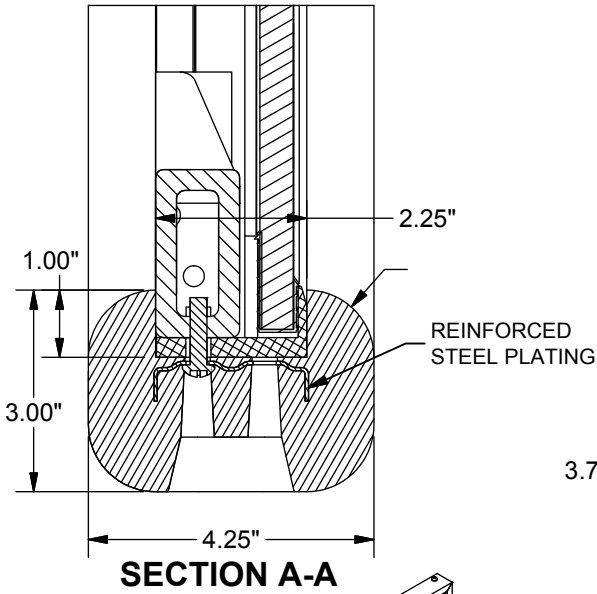

MBBP-54 SafePro™ EDGE PADDING