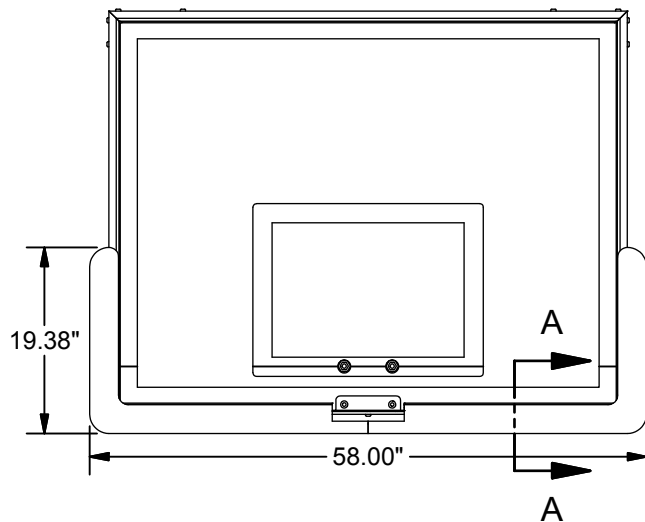

MBBP-54 SafePro™ EDGE PADDING