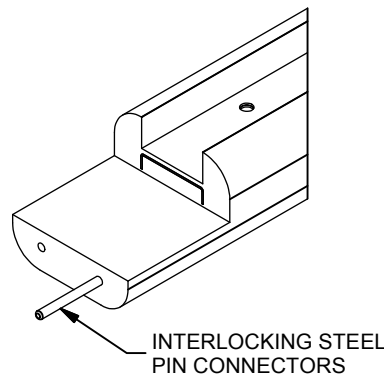

4 AVAILABLE COLORS:

- ☐ Scarlet
- ☐ Gray
- ☐ Royal Blue
- ☐ Royal Blue