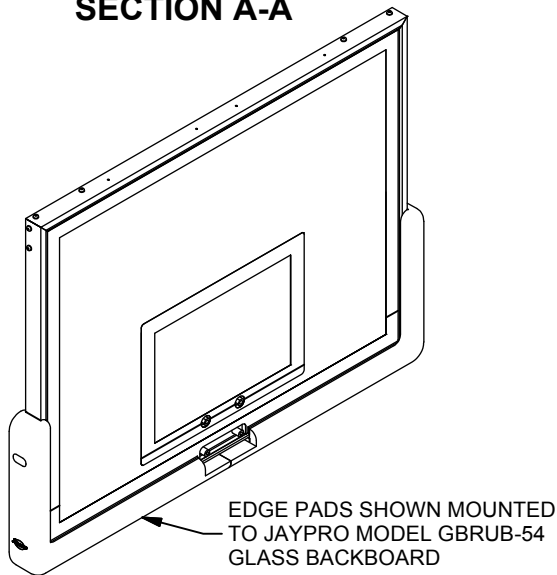

MBBP-54 SafePro™ EDGE PADDING

4 AVAILABLE COLORS:

- Scarlet
- Gray
- Royal Blue
- Royal Blue

PROJECT NAME _____

PROJECT NUMBER _____

ARCHITECT _____

CONTRACTOR _____

NOTES _____

SPECIFICATION SHEET

The Safe-Pro™ MBBP-54 edge padding shall meet all requirements / recommendations of the NCAA, NFSHSA, WNBA, and NBA. The padding shall cover the bottom surface of the board and the side surface to a distance of 17-3/8" and be not less than 2" thick. The front and back surface shall be covered to a minimum distance of 3/4" up from the bottom and be not less than 1" in thickness. The padding shall be 1" thick from the front and back surface of the backboard.

Competition series bolt-on backboard edge padding are for 54" glass backboards. Molded from color matched self-skinning urethane foam in a two-piece design. The exterior of the MBBP-54 edge pads are of a tough molded urethane skin to provide the exterior with a uniform colored appearance. Steel plates shall be molded in the padding to facilitate the attachment of the padding to the backboard with bolts. All attachment hardware shall be within the inherent molded recesses of the pads at the required attachment locations. Interlocking steel pin connectors shall be provided at the match point between the two halves to provide adequate alignment and eliminate sagging of the edge pads underneath the goal.