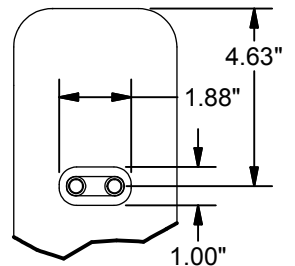

4 AVAILABLE COLORS:

- ☐ Scarlet
- ☐ Gray
- ☐ Royal Blue
- ☐ Royal Blue