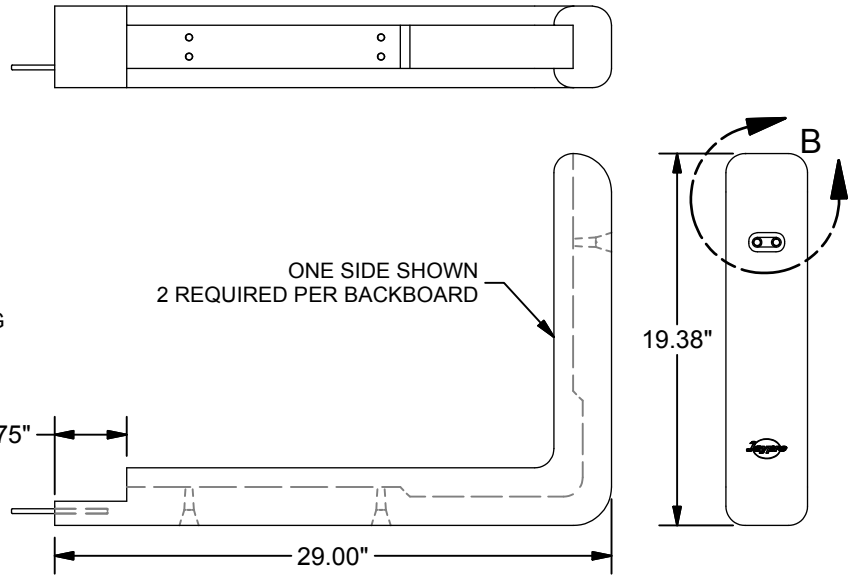

MBBP-54 SafePro™ EDGE PADDING