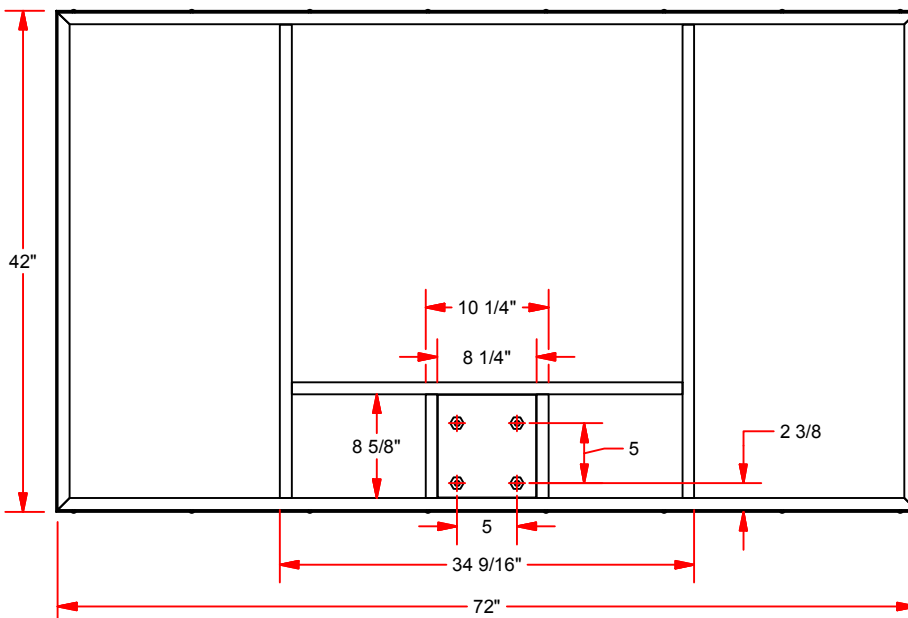

ACRB-72M 42" RECTANGULAR ACRYLIC BACKBOARD

Attachment Bracket allows support braces to attach vertically or horizontally (hardware included).

SPECIFICATIONS

42" x 72" rectangular acrylic backboard. Includes border and target. 5" x 5" goal mounting pattern. Steel support frame made of heavy gauge 1" x 2" tube, 1/2" acrylic with aluminum outer frame. Weight is 145 lbs. and ships by truck. Shown with optional goal.