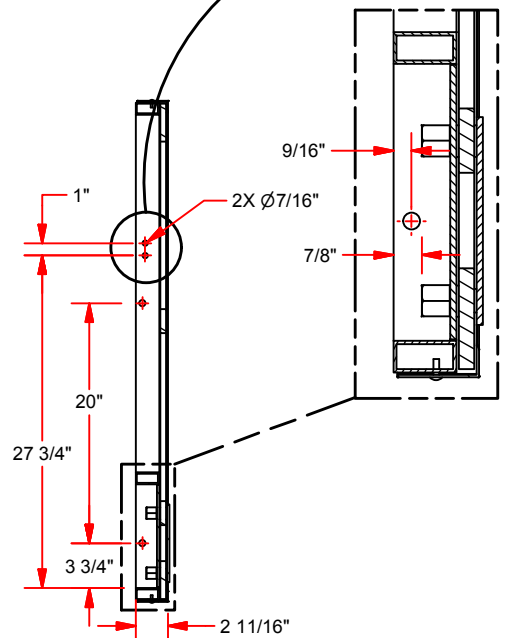

ACRB-72M 42" RECTANGULAR ACRYLIC BACKBOARD

Attachment Bracket allows support braces to attach vertically or horizontally (hardware included).

SPECIFICATIONS

42" x 72" rectangular acrylic backboard. Includes border and target. 5" x 5" goal mounting pattern. Steel support frame made of heavy gauge 1" x 2" tube, 1/2" acrylic with aluminum outer frame. Weight is 145 lbs. and ships by truck. Shown with optional goal.