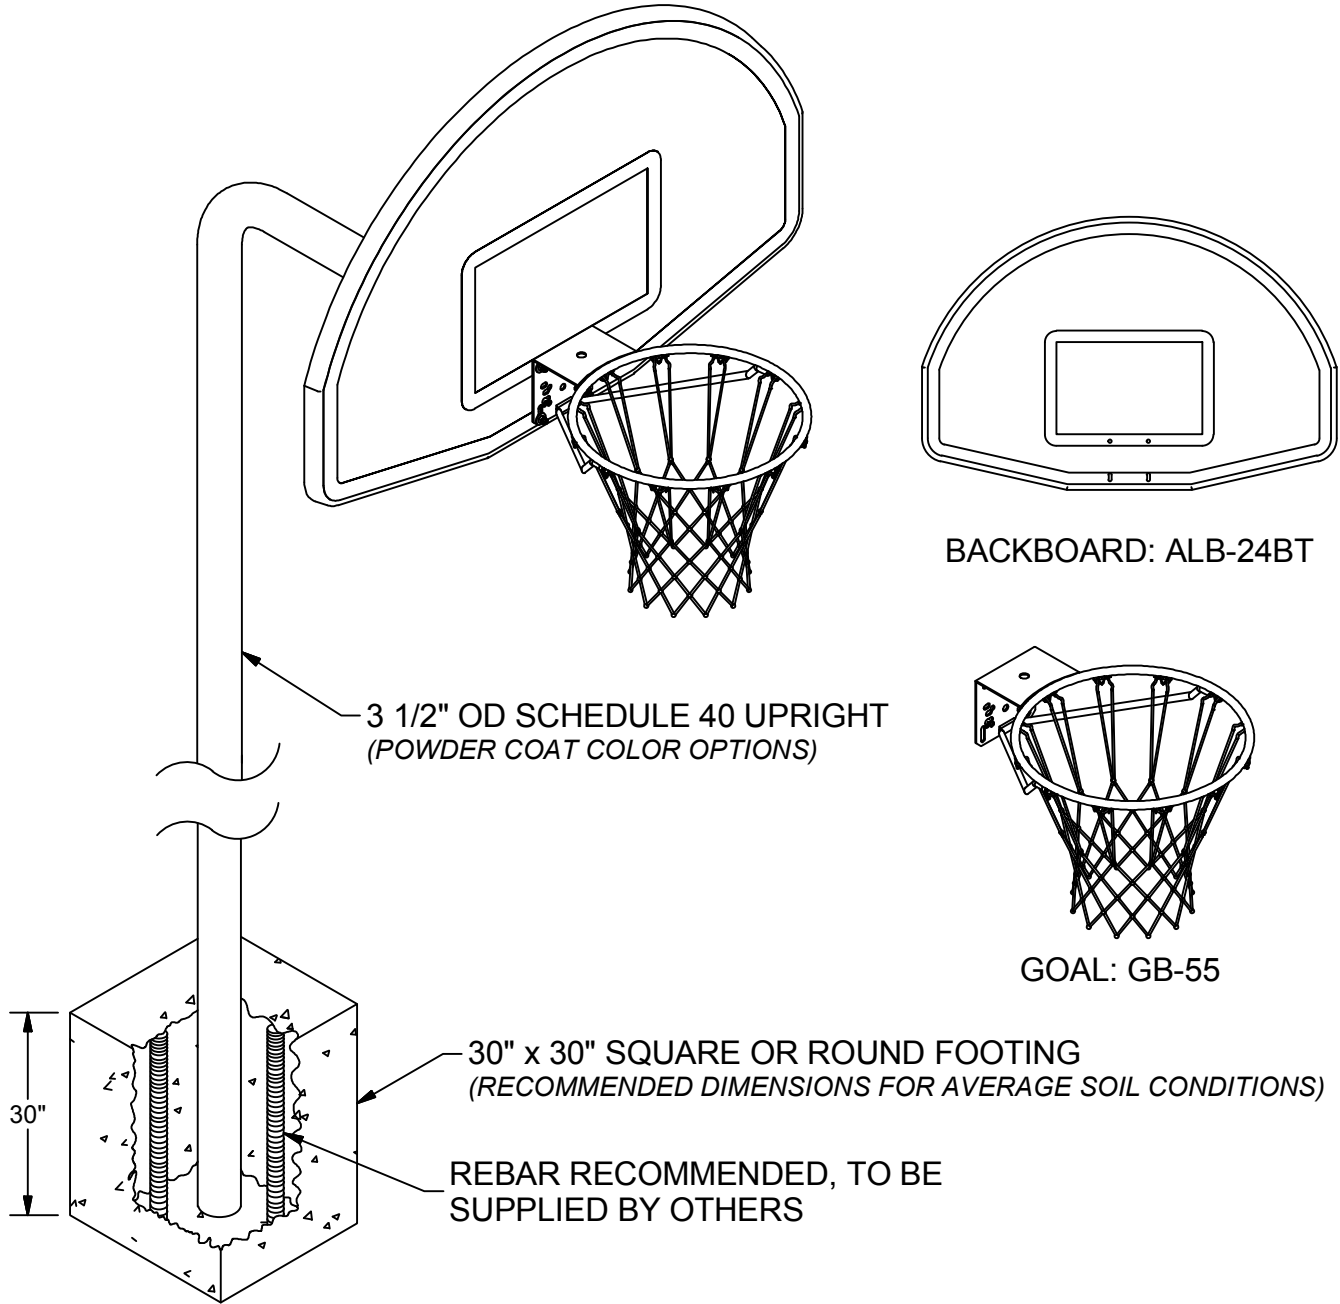

# 455 3 1/2" OUTDOOR BASKETBALL GOOSENECK W/ 3 FT OFFSET

## FEATURES:

- EXTENSION: 3 FOOT
- BACKBOARD: ALB-24 CAST ALUMINUM, POWDER COATED WHITE FINISH
- GOAL: GB-55 SINGLE RIM GOAL WITH NYLON NET
- UPRIGHT: 3 1/2" OD SCHEDULE 40, WITH DIRECT GOAL MOUNT
- FINISH: ZINC UNDERCOAT WITH POWDER COATED TOP COAT
- POWDER COAT COLOR OPTIONS: BLACK, FOREST GREEN OR ROYAL BLUE

**455**  
3 1/2" OUTDOOR BASKETBALL  
GOOSENECK W/ 3 FT OFFSET  
© COPYRIGHT 2014 JAYPRO SPORTS, LLC. ALL RIGHTS RESERVED  
THIS PRINT IS THE PROPERTY OF JAYPRO SPORTS, LLC. AND MAY  
NOT BE REPRODUCED WITHOUT WRITTEN PERMISSION

## **Single Post Standard Basketball Unit** **With Fan-Shaped Backboard**

System shall consist of one 3 ½" O.D. x .187" wall galvanized steel tube upright with 3 foot extension arm; one 36" x 54" fan-shaped aluminum backboard painted white and one institutional quality single rim goal mounted directly to the extension arm for greater strength. Upright to be zinc undercoat with powder coated topcoat. Color options include black, forest green and royal blue. Includes white nylon net.