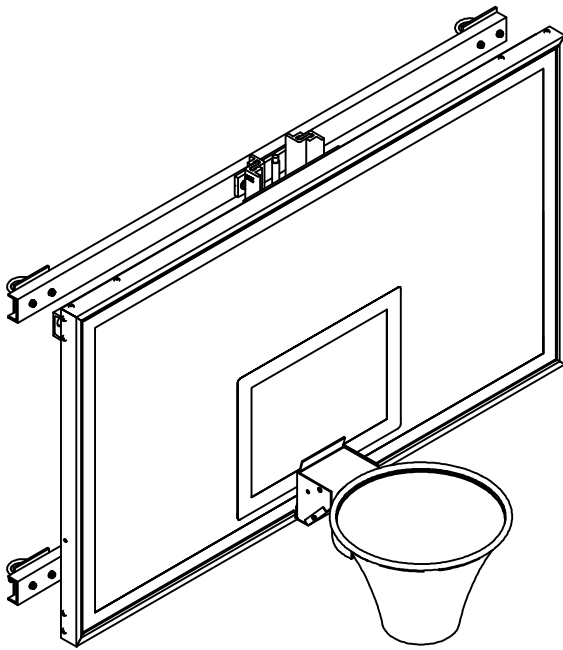

GBDD-AHA

MANUAL HEIGHT ADJUSTER FOR DOUBLE DROP BACKSTOPS

Side View