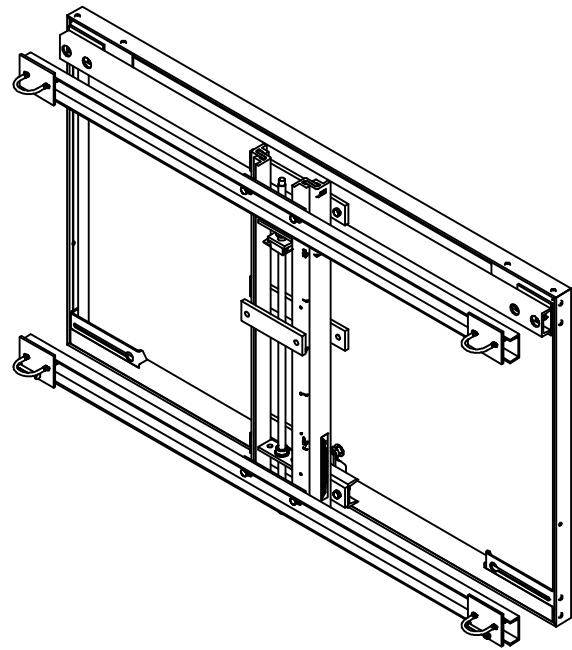

GBDD-AHA

MANUAL HEIGHT ADJUSTER FOR DOUBLE DROP BACKSTOPS

Side View