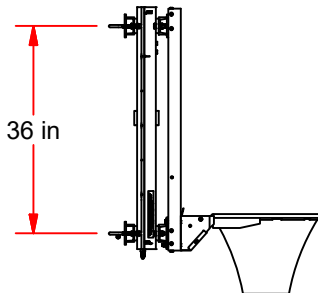

GBDD-AHA

MANUAL HEIGHT ADJUSTER FOR DOUBLE DROP BACKSTOPS

Side View