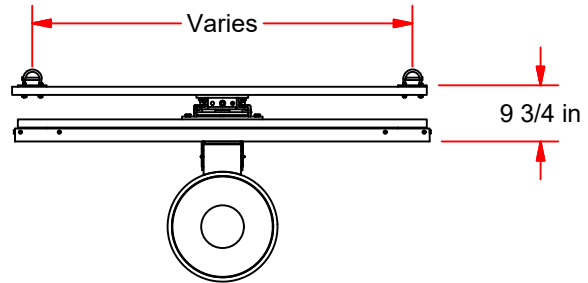

Top View

*MANUAL HAND CRANK INCLUDED

Specifications:

- Glass Backboard 42" X 72"
- Goal Type: GBA-642
- Aluminum Height Adjuster Range 2 ft.
- Weight 400 lbs.

Features:

- Narrow Profile Height Adjuster
- Fits Most Double Strut Frames
- Height Adjuster Range 2 ft.
- Convenient Height Indicators
- One Person Operaton
- Easily Upgraded in the Future to Electric Operation

Options:

- Edge Pads Available in Large Range of Colors
- Additional Hand Crank (HA-1H)
- Cordless Manual Height Adjuster (CD-80H)
- ETEC Remote Key Pad Operation
- ETEC Wireless Remote Control Operation

MANUAL HEIGHT ADJUSTER AND BOARD KIT FOR DOUBLE DROP H-FRAME BACKSTOP

www.jaypro.com

INNOVATION, PERFORMANCE AND COMMITMENT SINCE 1953

DRAWING NAME / PART NUMBER:

GBDD-AHA

DRAWN BY: DRL	ISSUE DATE: 10/25/2012
CHKD BY: WVB	CHK DATE:
SHEET: 1 OF 1