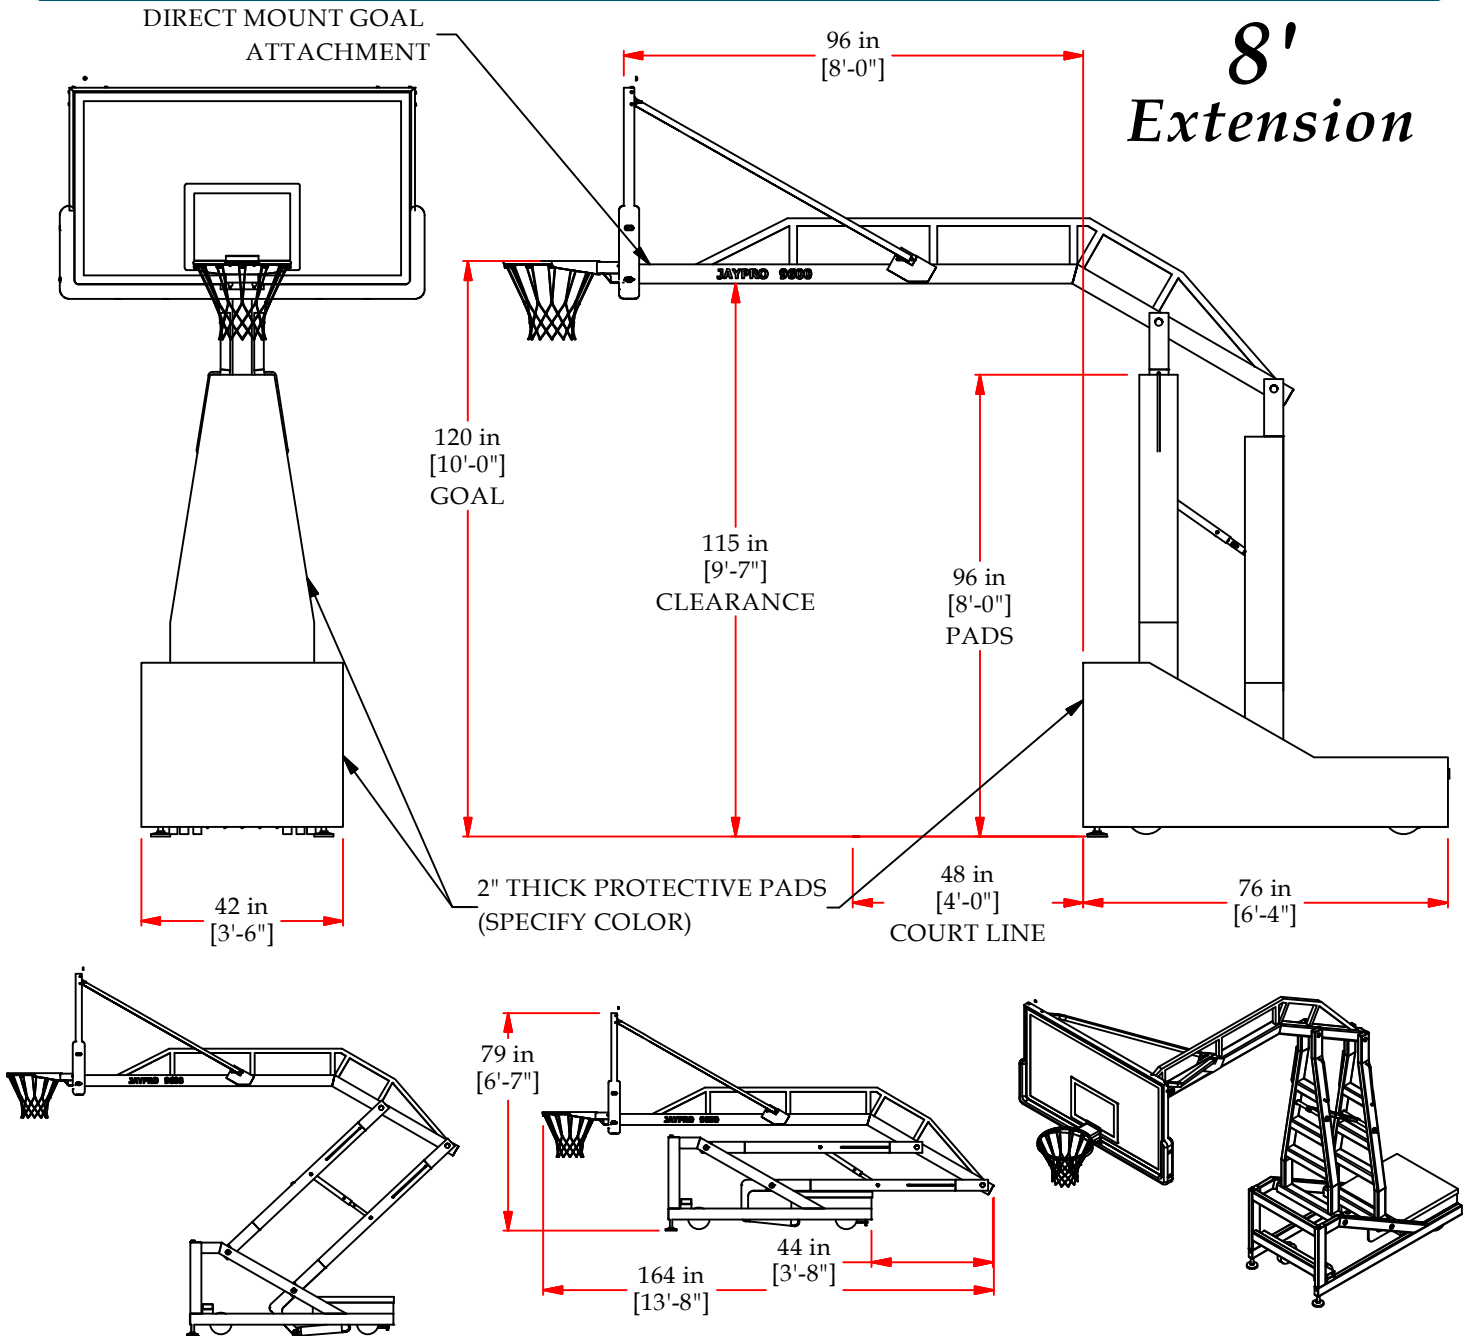

JAYPRO ADJUSTABLE / PORTABLE BACKSTOP SYSTEM

8' Extension

FACE OF BANK TO PAD SETBACK:
 @ 10' ~ 96" @ 9' ~ 55" @ 8' ~ 40"

BACKSTOP SHOWN FOLDED IN TRANSPORT / STORAGE POSITION

BACKSTOP SHOWN IN PLAYING POSITION, WITHOUT PADS

Specifications:

- Ballast Weight: 1000 lbs
- Backboard Size: 42" X 72" Glass
- Goal Type: GBA-642
- Edge Pad: MBBP-6
- Wheels: 8" Diameter, 2" Thick, non-marking

Features:

- Front foot leveling.
- Easy one-person setup & height adjustment.
- Pin-stop adjustments at 6" increments between 8' & 10' for alternate playing heights.
- Rear anchor kit - OPTIONAL.